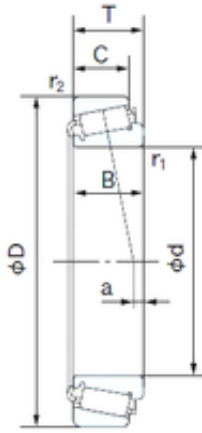

LIO BEARING LTD

Distributor of NTN Timken NSK NACHI
Koyo SKF Duz Rolling Bearing 32205 32206 32207
32208 32209 32210 32211 32306 32307 32308
32309 32310 32311 Roller Bearings

Bearing No. 32205

32205 Bearing 2D drawings and 3D CAD models

Size	25x52x19.25 mm
Bore Diameter	25 mm
Outer Diameter	52 mm
Width	19.25 mm
d	25 mm
D	52 mm
T	19.25 mm
B	18 mm
C	15 mm
a	5.4 mm
r1 min.	1.1 mm
r2 min.	1.1 mm
Weight	0.180 Kg
Basic dynamic load rating (C)	32500 kN
Basic static load rating (C0)	35000 kN
(Grease) Lubrication Speed	7500 r/min
(Oil) Lubrication Speed	10000 r/min
Calculation factor (e)	0.37
Calculation factor (Y0)	0.88
Category	Bearings
Inventory	0.0
Manufacturer Name	NACHI
Minimum Buy Quantity	N/A